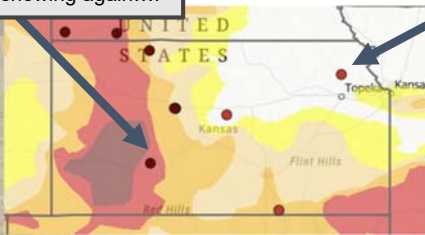

We need more drought reports!

Please share these links widely.

View CMOR reports: go.unl.edu/CMORMAP

Make a CMOR Report: go.unl.edu/CMOR

Some widespread rainfall was received across most of southwest Kansas last week. However, there is little to no subsoil moisture, so although the rain was greatly appreciated and needed, moisture stress is already showing again....

Text AND Photos Please!

Kansas Mesonet - Kansas State University, Kansas Research and Extension

cocorahs.org

Daily Precipitation (inches x.xx), for the 24 hour period ending ~7:00 am
USA 6/15/2018

Kansas Mesonet - Kansas State University, Kansas Research and Extension