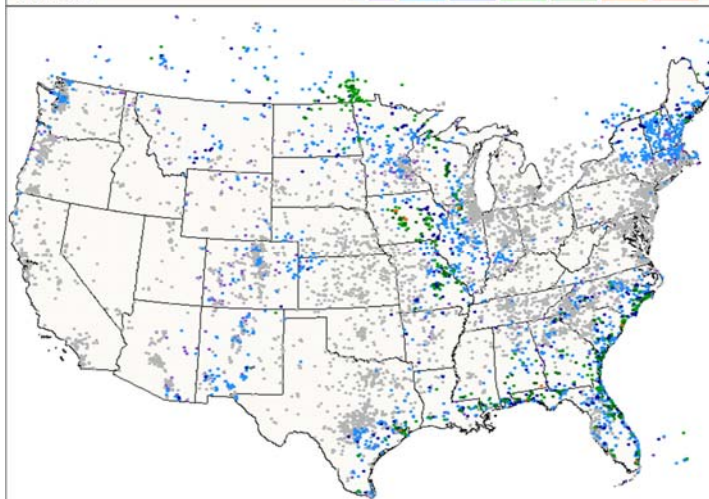

We need more drought reports!

Please share these links widely.

View CMOR reports: go.unl.edu/CMORMAP

Make a CMOR Report: go.unl.edu/CMOR

Some widespread rainfall was received across most of southwest Kansas last week. However, there is little to no subsoil moisture, so although the rain was greatly appreciated and needed, moisture stress is already showing again....

Text AND Photos Please!

Kansas Mesonet - Kansas State University, Kansas Research and Extension

cocorahs.org

Daily Precipitation (inches x.xx), for the 24 hour period ending ~7:00 am
USA 6/15/2018

Kansas Mesonet - Kansas State University, Kansas Research and Extension