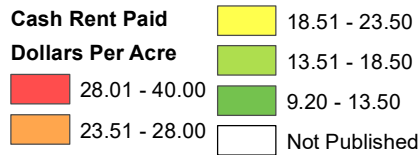

2019 Pasture Cash Rent Paid Per Acre Kansas

Source: USDA National Agricultural Statistics Service
September 10, 2019