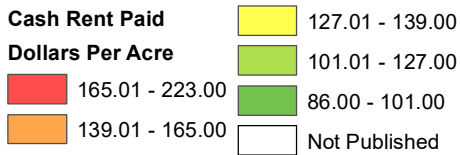

2019 Irrigated Cropland Cash Rent Paid Per Acre Kansas

Source: USDA National Agricultural Statistics Service
September 10, 2019