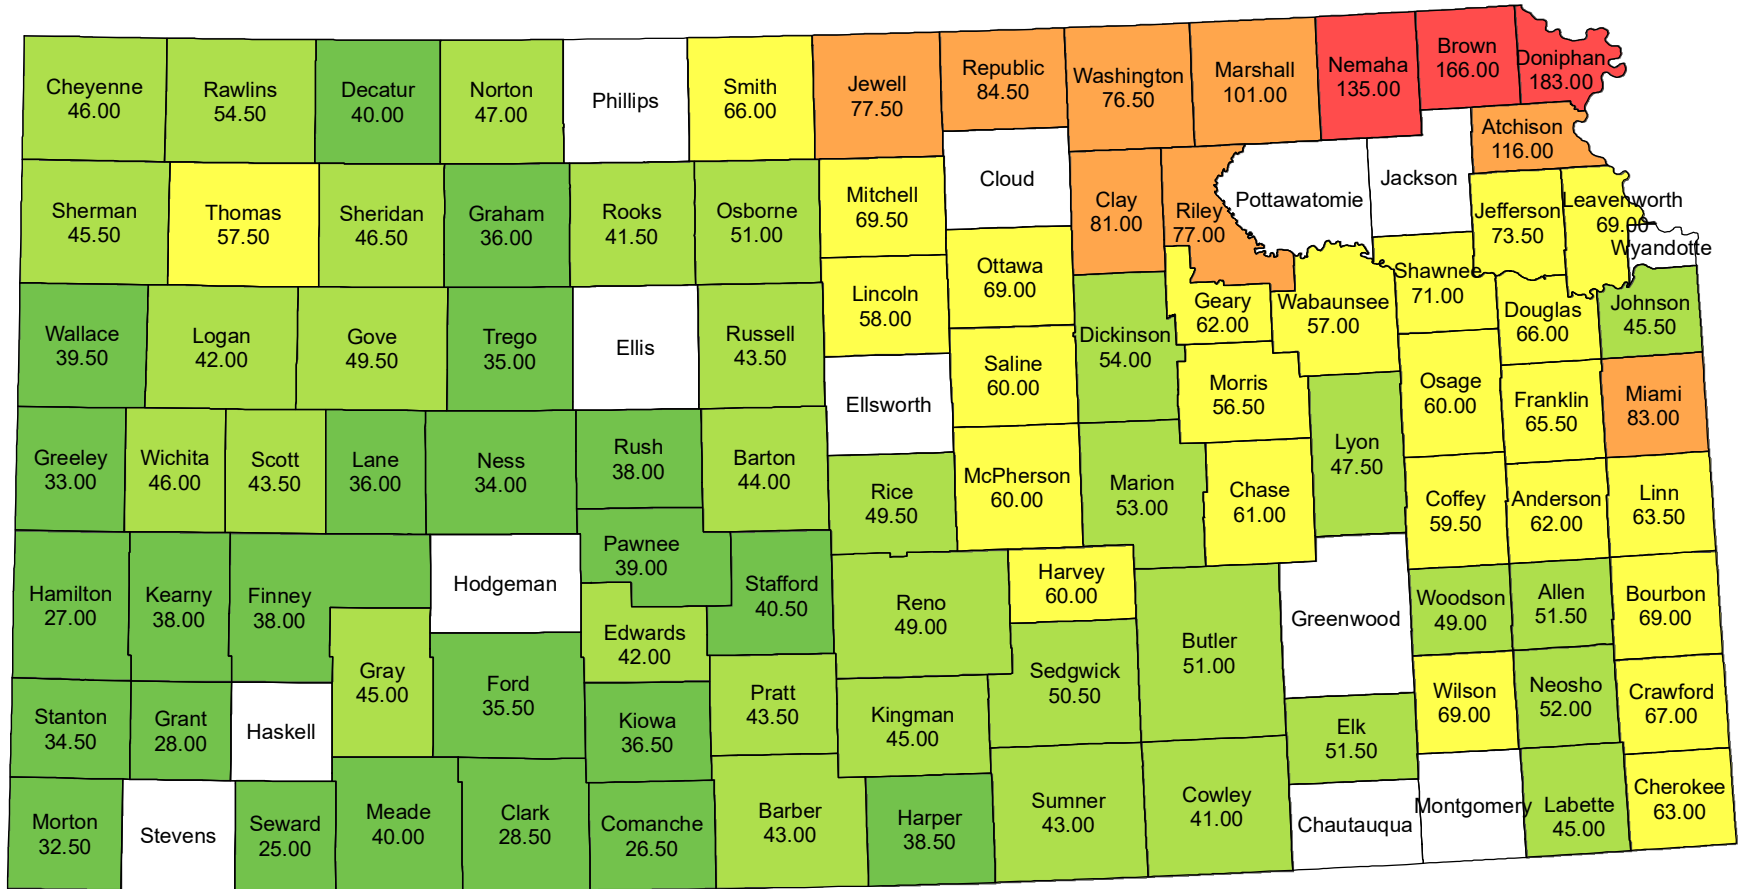

## 2019 Non-Irrigated Cropland Cash Rent Paid Per Acre Kansas

Source: USDA National Agricultural Statistics Service  
September 10, 2019

## 2019 Irrigated Cropland Cash Rent Paid Per Acre Kansas

Source: USDA National Agricultural Statistics Service  
September 10, 2019