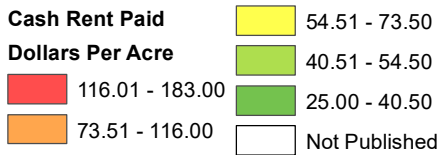

## 2019 Non-Irrigated Cropland Cash Rent Paid Per Acre Kansas

Source: USDA National Agricultural Statistics Service  
September 10, 2019