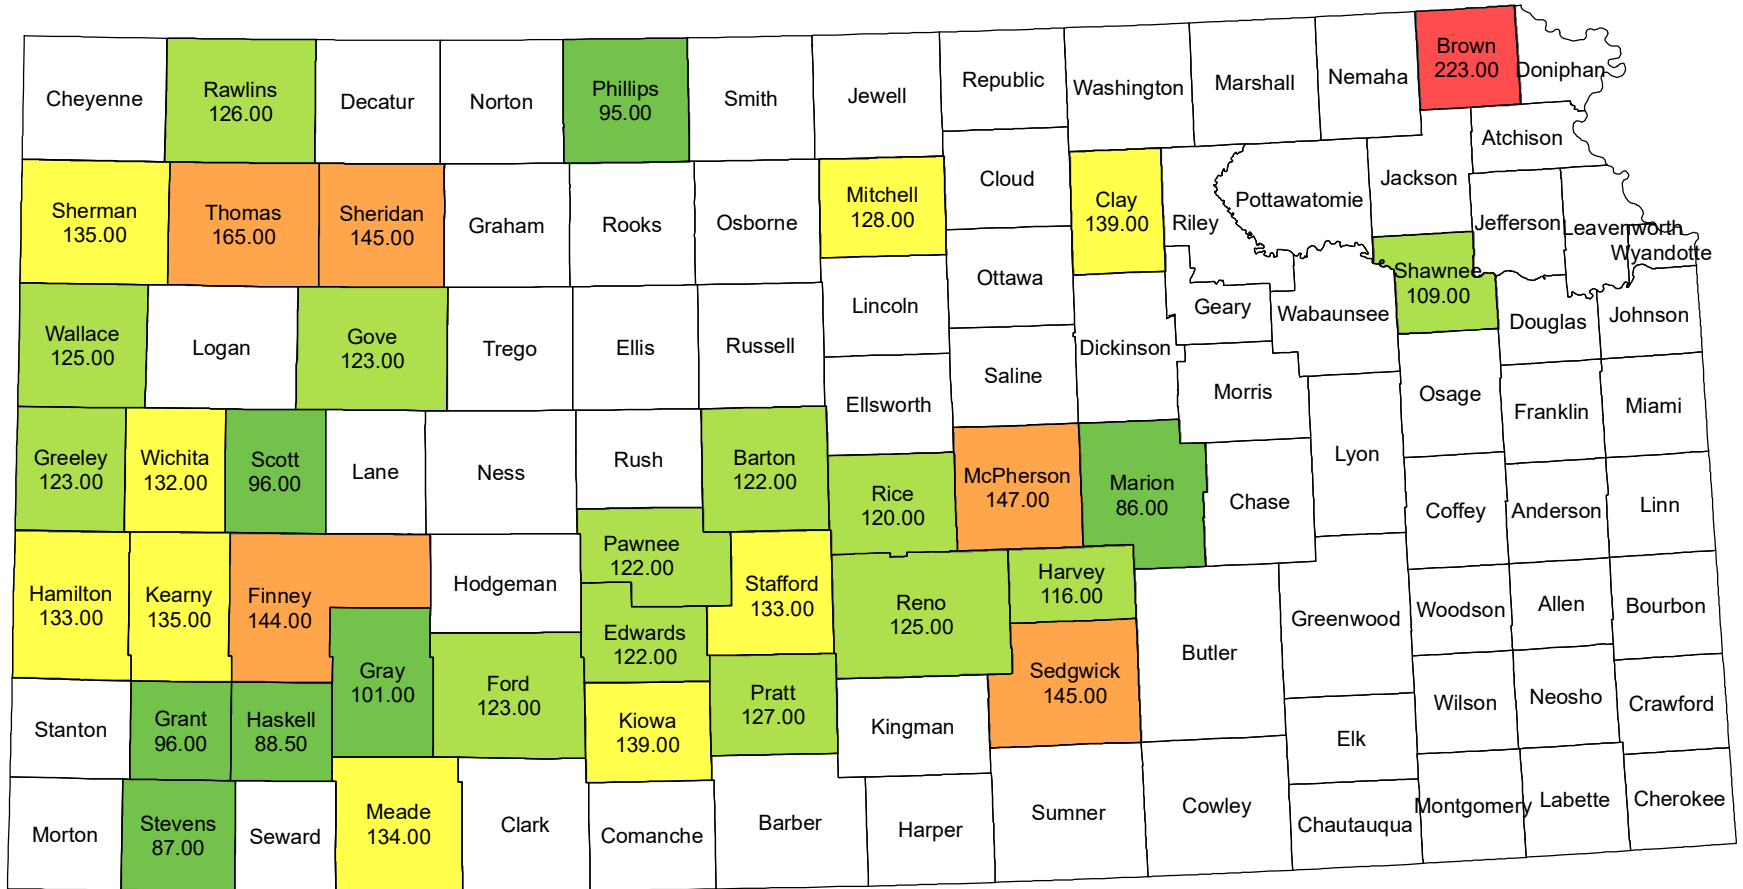

## 2019 Non-Irrigated Cropland Cash Rent Paid Per Acre Kansas

Source: USDA National Agricultural Statistics Service  
September 10, 2019

## 2019 Irrigated Cropland Cash Rent Paid Per Acre Kansas

Source: USDA National Agricultural Statistics Service  
September 10, 2019

# 2019 Pasture Cash Rent Paid Per Acre Kansas

Source: USDA National Agricultural Statistics Service  
September 10, 2019