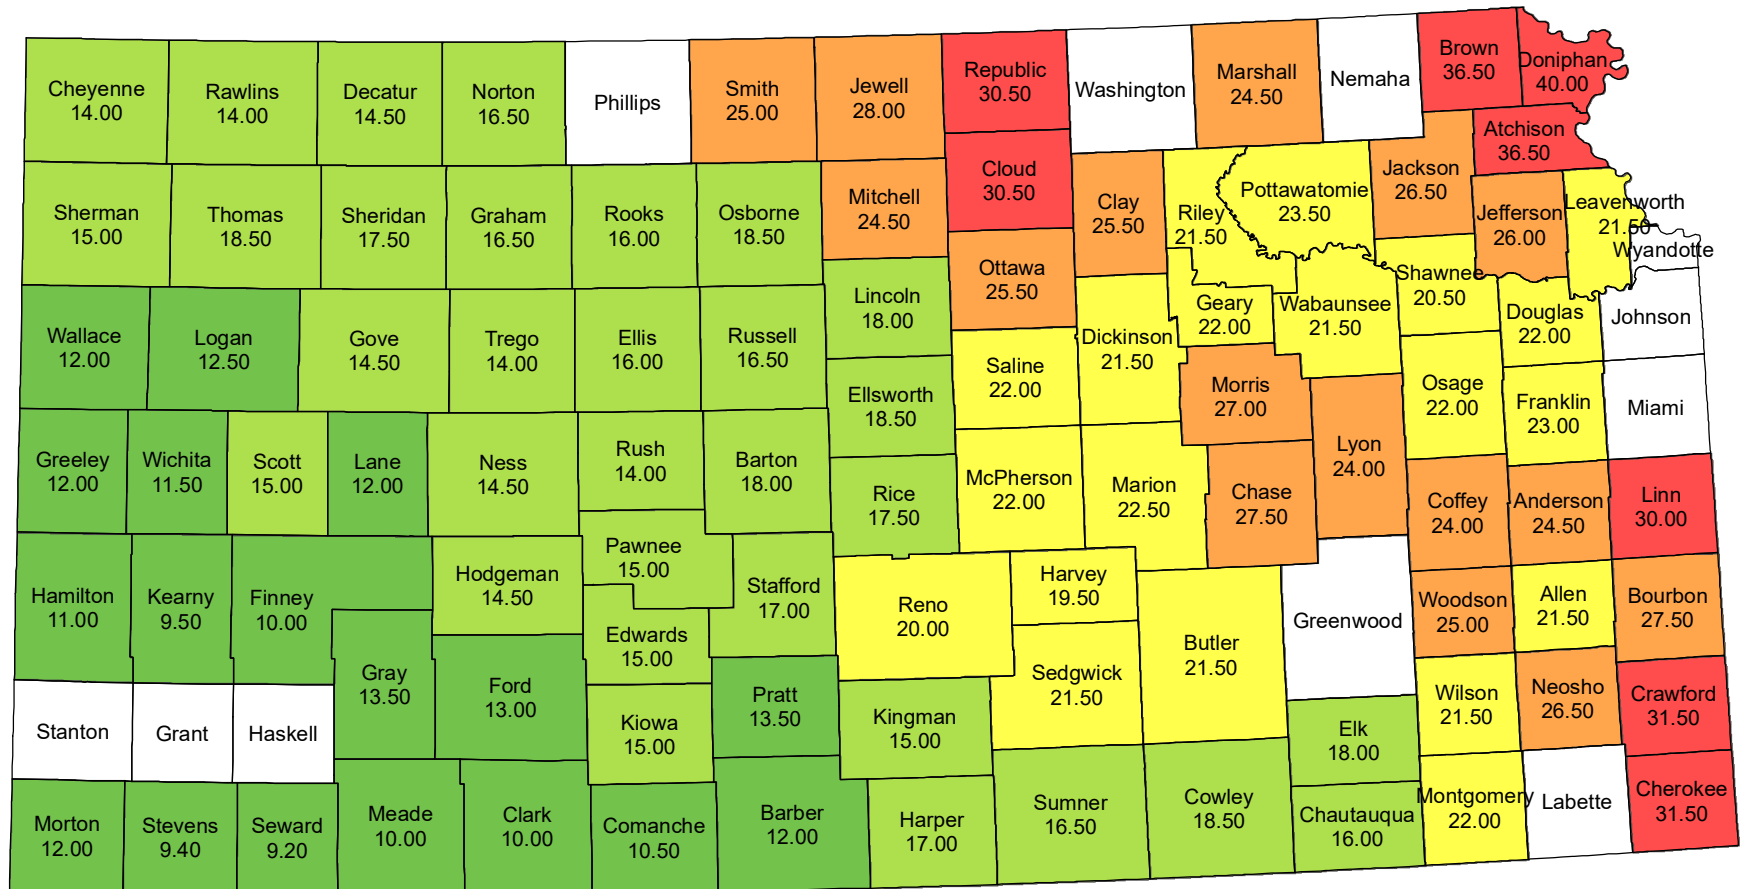

2019 Pasture Cash Rent Paid Per Acre Kansas

Source: USDA National Agricultural Statistics Service
September 10, 2019