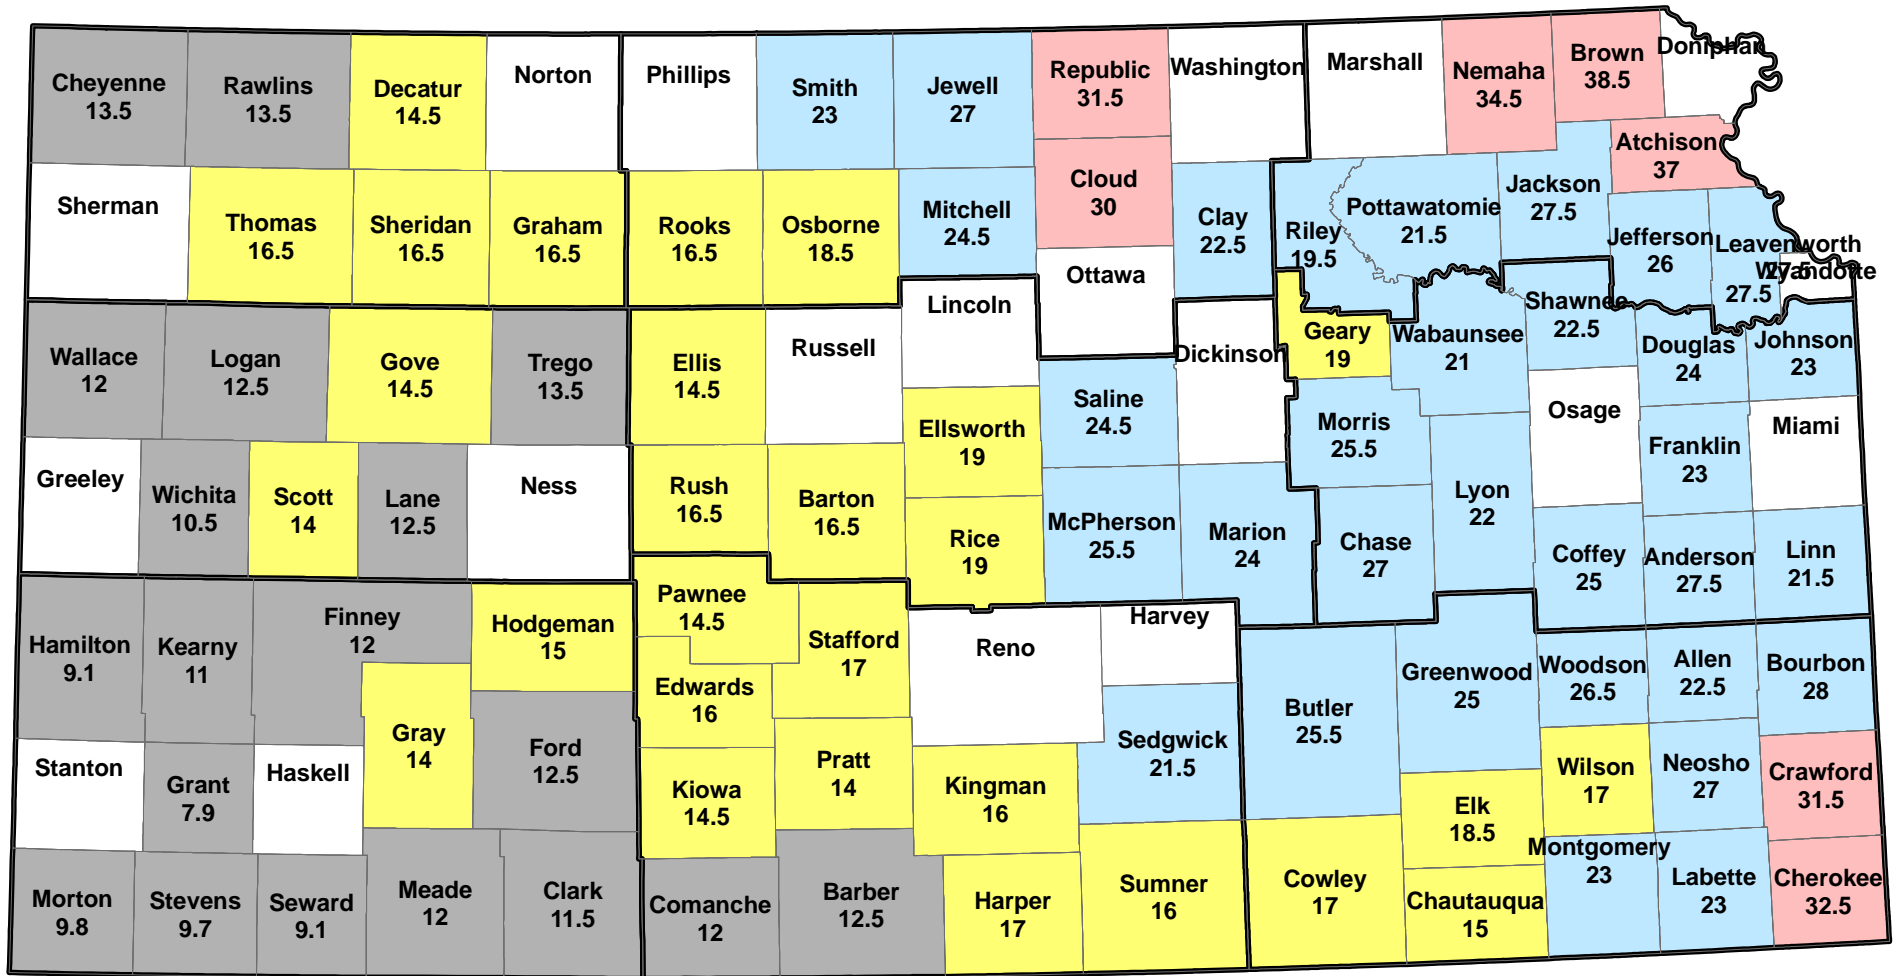

2016 Kansas Pasture Cash Rent Paid Per Acre