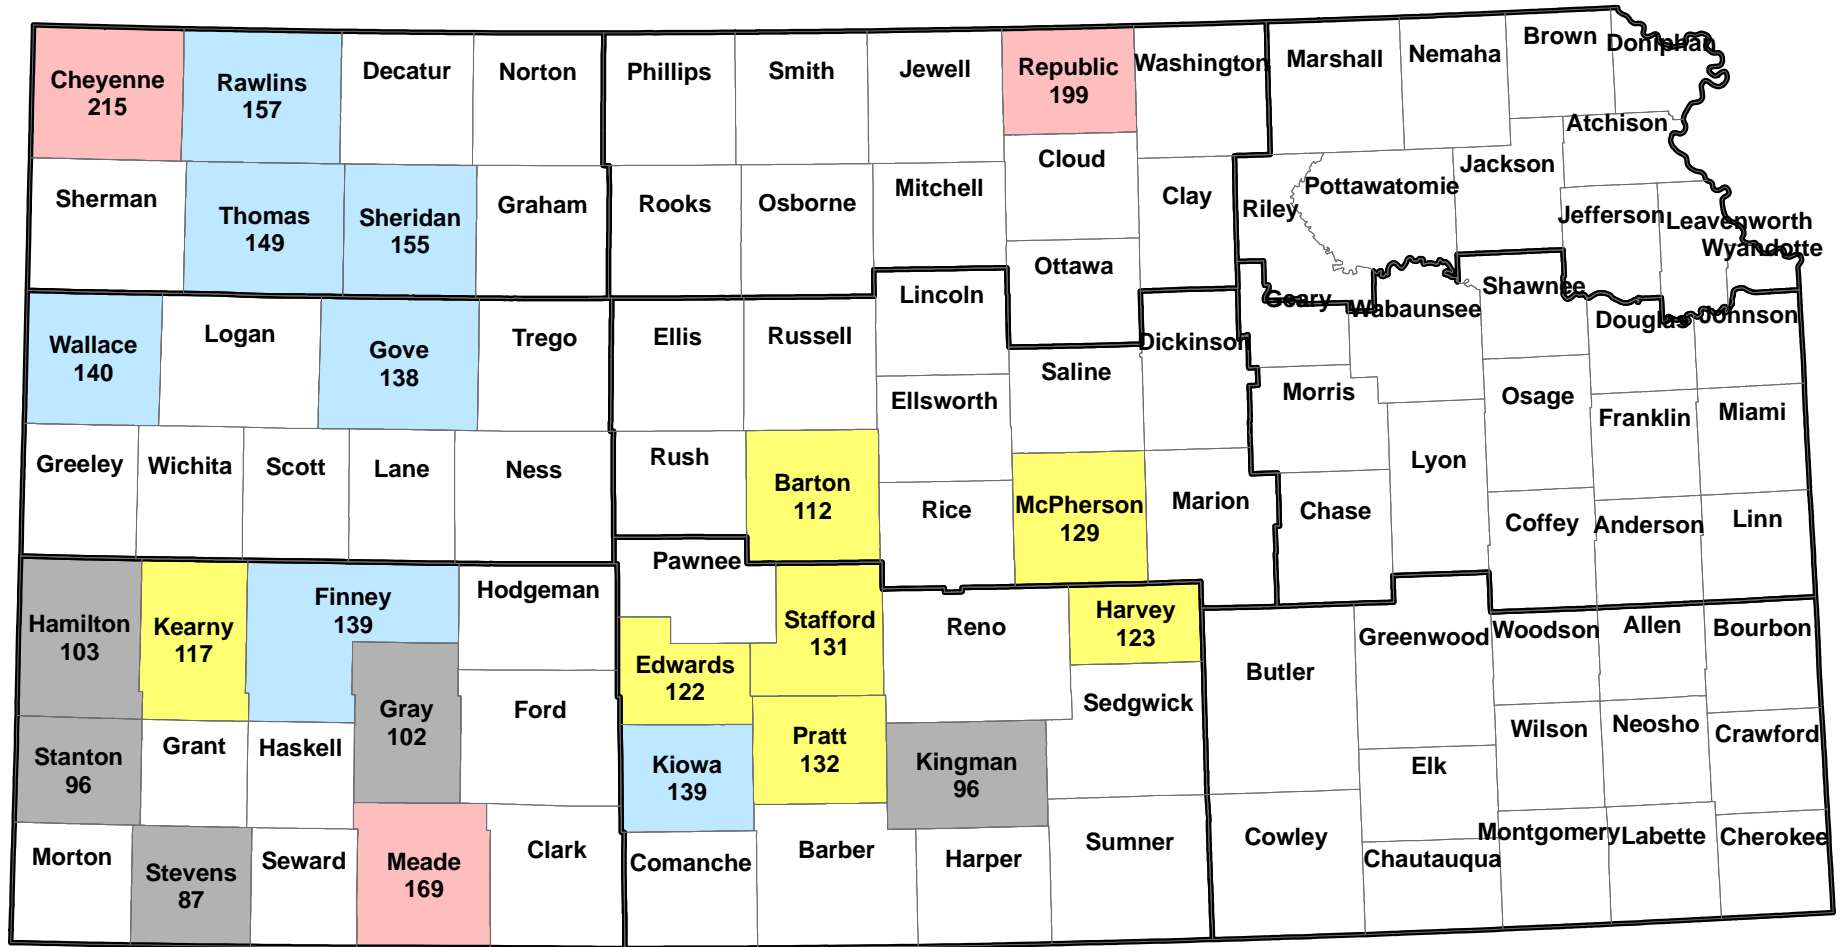

# 2016 Kansas Irrigated Cropland Cash Rent Paid Per Acre

Dollars/Acre

Source: USDA National Agricultural Statistics Service - Sept 9, 2016