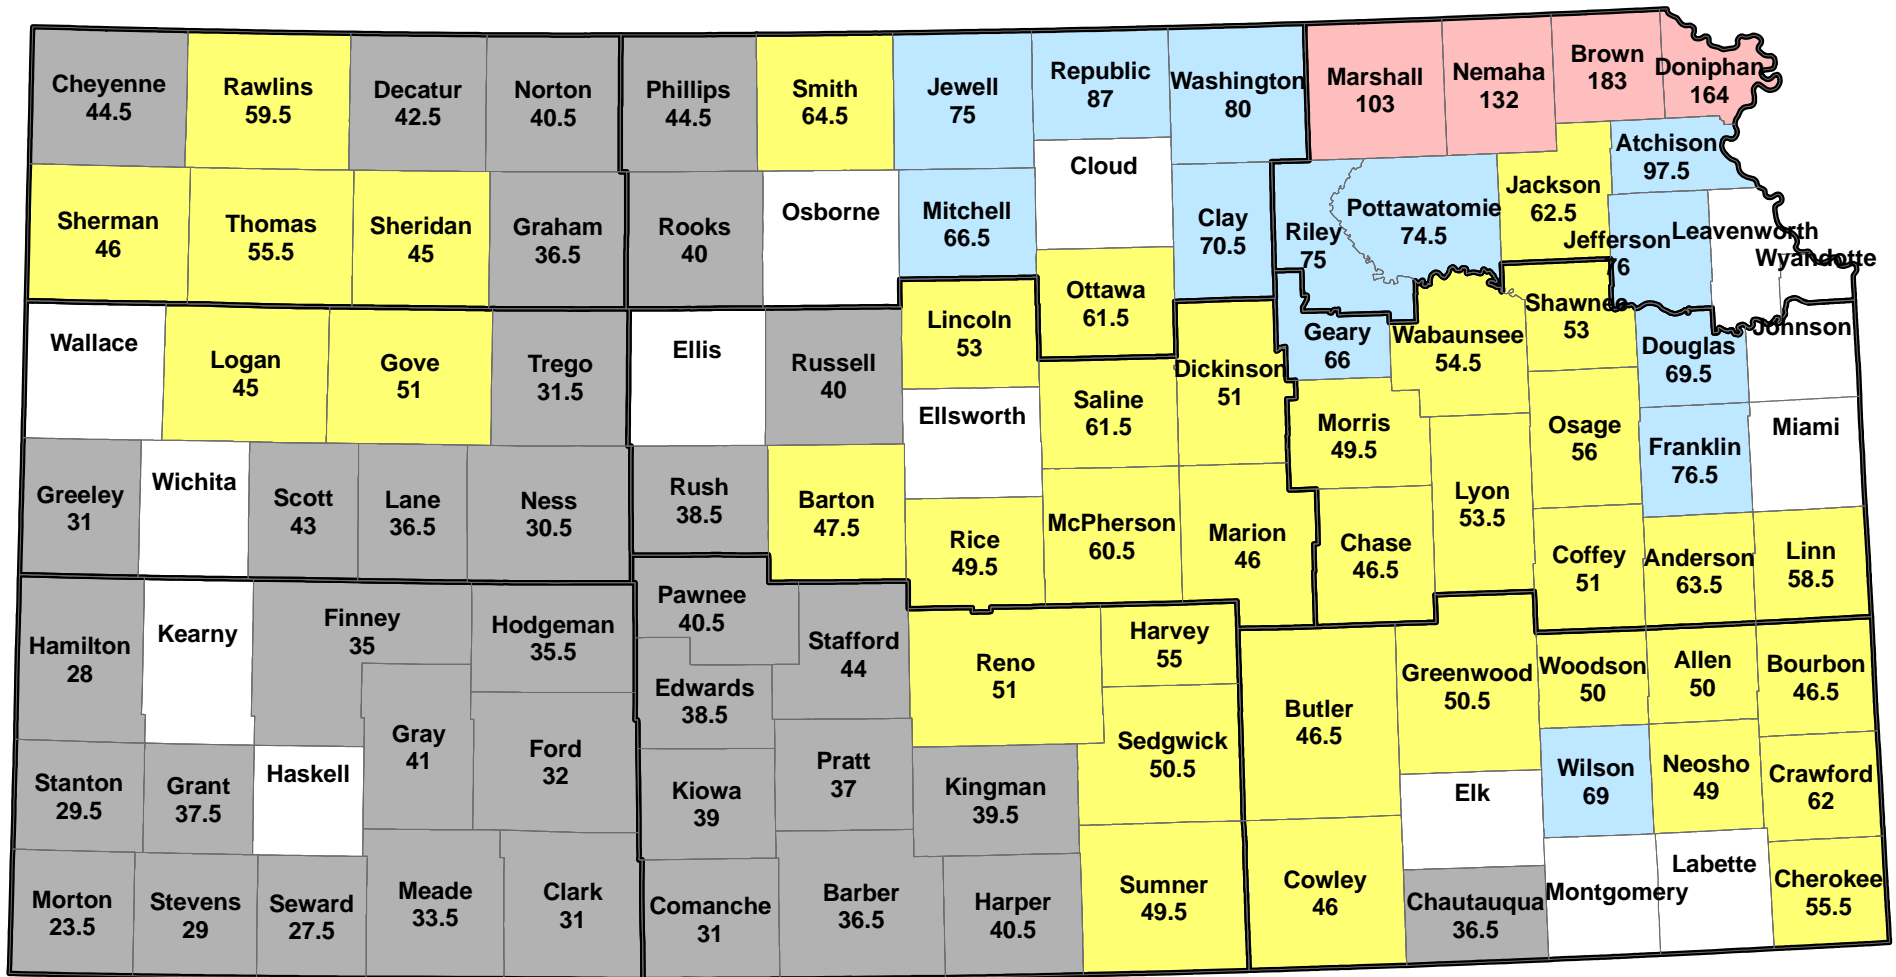

# 2016 Kansas Irrigated Cropland Cash Rent Paid Per Acre

Dollars/Acre

Source: USDA National Agricultural Statistics Service - Sept 9, 2016

# 2016 Kansas Non-Irrigated Cropland Cash Rent Paid Per Acre

Dollars/Acre

Source: USDA National Agricultural Statistics Service - Sept 9, 2016

# 2016 Kansas Pasture Cash Rent Paid Per Acre